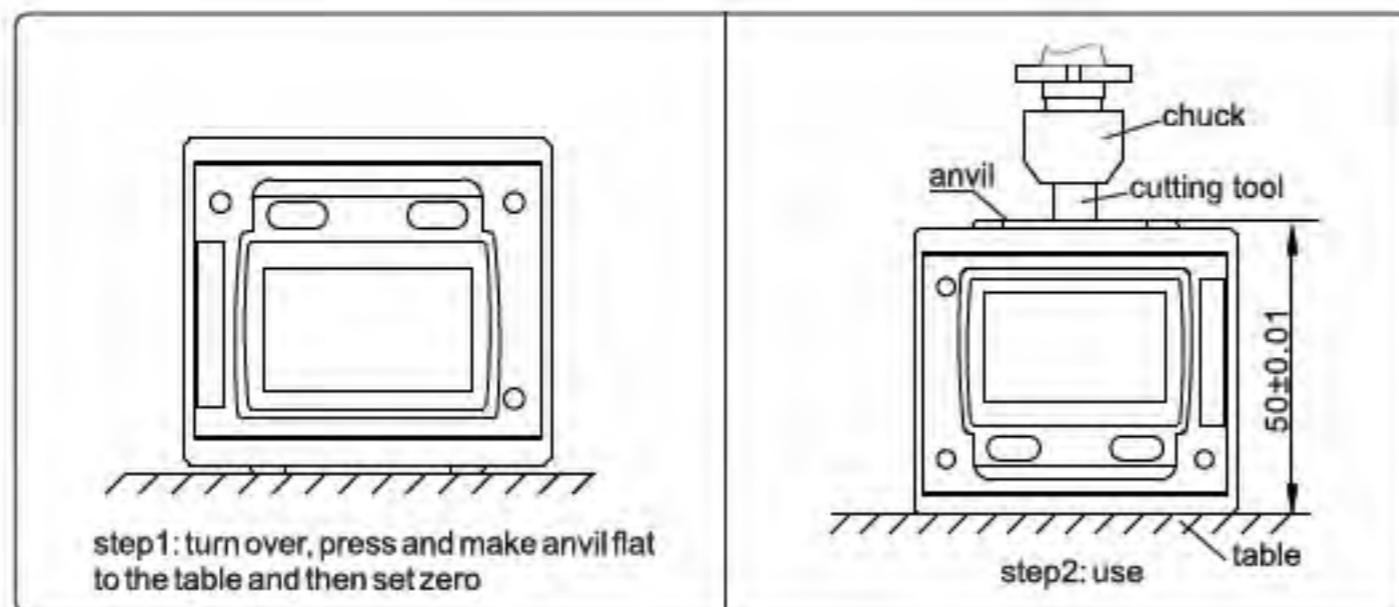

- ◆ IP65 protection level
- ◆ Magnetic base
- ◆ With backlight, will turn on automatically when close to zero ($\pm 0.002\text{mm}$)
- ◆ Turn off automatically

Code

697-050-01

Accuracy

$\pm 10\mu\text{m}$